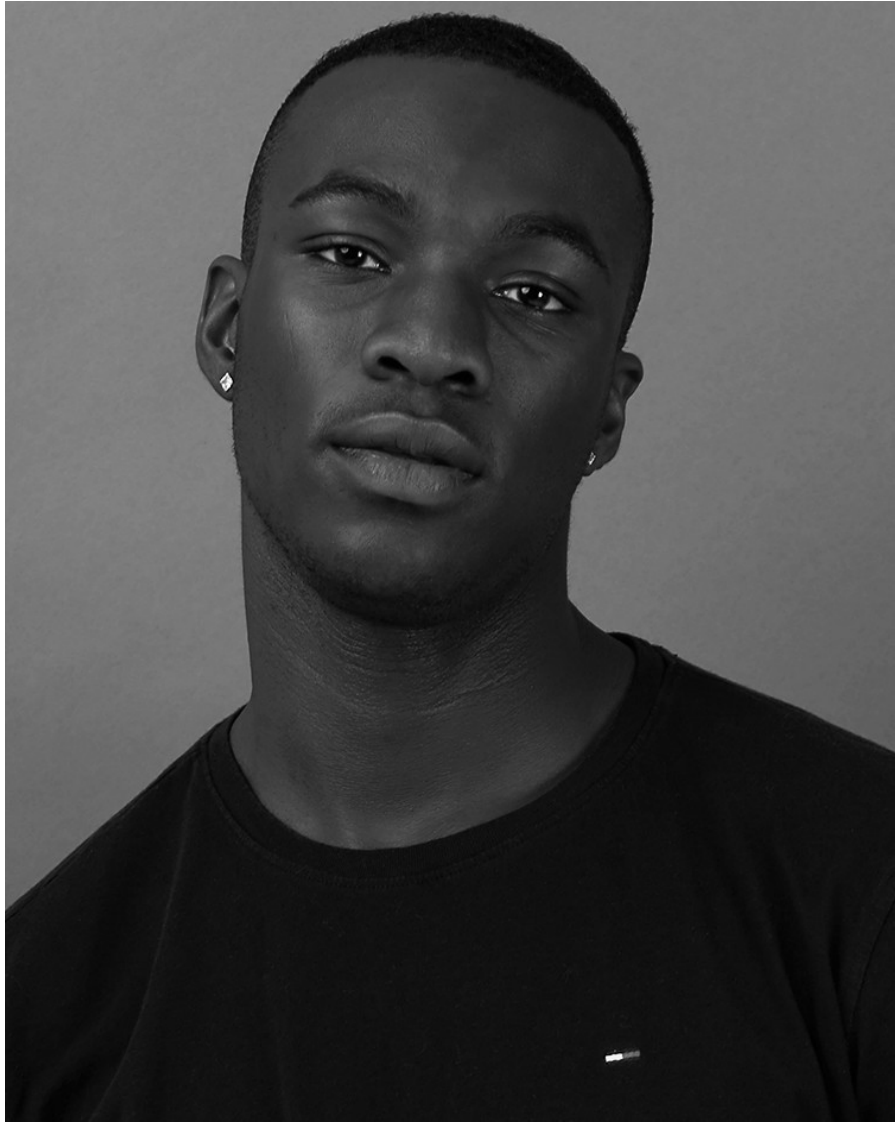

B

EMMANUEL S

Height: 191cm / 6' 3" Chest: 103cm / 40½" Waist: 83cm 32½" Hips: 105cm / 41½" Shoes: 47 EU / 13 US / 12.5 UK Hair: Black Eyes: Brown

B

EMMANUEL S

Height: 191cm / 6' 3" Chest: 103cm / 40½" Waist: 83cm 32½" Hips: 105cm / 41½" Shoes: 47 EU / 13 US / 12.5 UK Hair: Black Eyes: Brown

B

EMMANUEL S

Height: 191cm / 6' 3" Chest: 103cm / 40½" Waist: 83cm 32½" Hips: 105cm / 41½" Shoes: 47 EU / 13 US / 12.5 UK Hair: Black Eyes: Brown